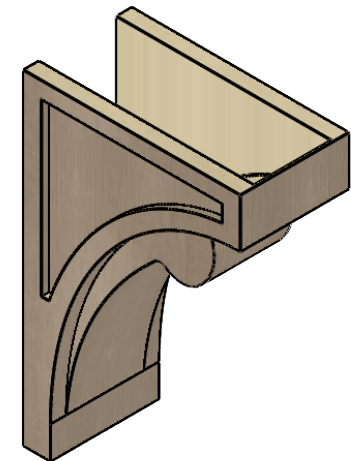

# ITEM NUMBER: CORU07X14X21VIORCPR

7"W X 14"D X 21"H SERIES 2 CLASSIC VIOLA ROUGH CEDAR TIMBERTHANE  
FAUX WOOD CORBEL, PRIMED

**SIDE PROFILE**

**FRONT PROFILE**

**ISOMETRIC**

EKENA MILLWORK  
2300 WEST MAIN ST.  
CLARKSVILLE, TX 75426  
TOLL FREE: 866-607-0453  
WWW.EKENAMILLWORK.COM

NOTES

1. INSTALLATION TO BE COMPLETED IN ACCORDANCE WITH MANUFACTURER'S SPECIFICATIONS.
2. DRAWING MAY NOT BE TO SCALE
3. THIS DRAWING IS INTENDED FOR DESIGN AND PLANNING PURPOSES ONLY.
4. ALL INFORMATION CONTAINED HEREIN WAS CURRENT AT THE TIME OF DEVELOPMENT BUT MUST BE REVIEWED AND APPROVED BY THE PRODUCT MANUFACTURER TO BE CONSIDERED ACCURATE.
5. TIMBERTHANE ARCHITECTURAL PRODUCTS ARE MADE FROM HIGH DENSITY URETHANE AND COME FACTORY PRIMED