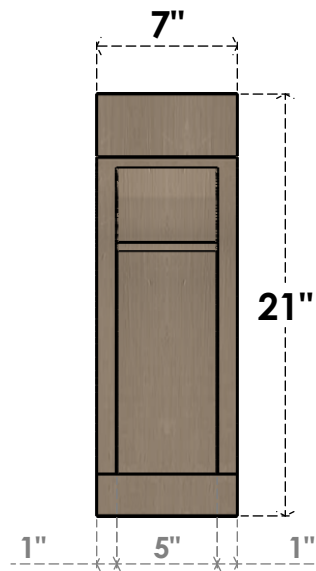

# ITEM NUMBER: CORU07X14X21VIORCPR

7"W X 14"D X 21"H SERIES 2 CLASSIC VIOLA ROUGH CEDAR TIMBERTHANE  
FAUX WOOD CORBEL, PRIMED

**SIDE PROFILE**

**FRONT PROFILE**

**ISOMETRIC**

EKENA MILLWORK  
2300 WEST MAIN ST.  
CLARKSVILLE, TX 75426  
TOLL FREE: 866-607-0453  
WWW.EKENAMILLWORK.COM

NOTES

1. INSTALLATION TO BE COMPLETED IN ACCORDANCE WITH MANUFACTURER'S SPECIFICATIONS.
2. DRAWING MAY NOT BE TO SCALE
3. THIS DRAWING IS INTENDED FOR DESIGN AND PLANNING PURPOSES ONLY.
4. ALL INFORMATION CONTAINED HEREIN WAS CURRENT AT THE TIME OF DEVELOPMENT BUT MUST BE REVIEWED AND APPROVED BY THE PRODUCT MANUFACTURER TO BE CONSIDERED ACCURATE.
5. TIMBERTHANE ARCHITECTURAL PRODUCTS ARE MADE FROM HIGH DENSITY URETHANE AND COME FACTORY PRIMED