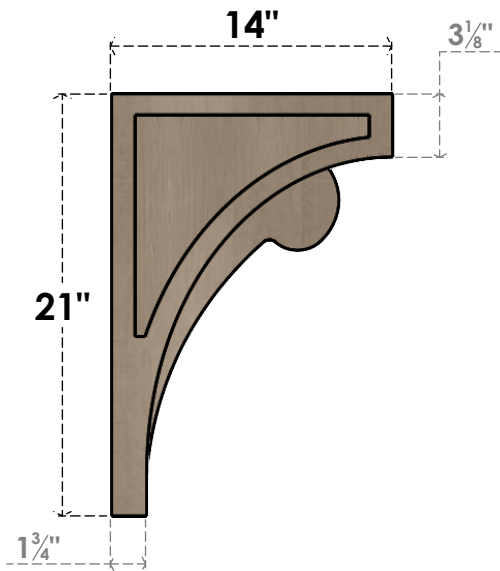

# ITEM NUMBER: CORU07X14X21VIORCPR

7"W X 14"D X 21"H SERIES 2 CLASSIC VIOLA ROUGH CEDAR TIMBERTHANE  
FAUX WOOD CORBEL, PRIMED

**SIDE PROFILE**

**FRONT PROFILE**

**ISOMETRIC**

EKENA MILLWORK  
2300 WEST MAIN ST.  
CLARKSVILLE, TX 75426  
TOLL FREE: 866-607-0453  
WWW.EKENAMILLWORK.COM

NOTES

1. INSTALLATION TO BE COMPLETED IN ACCORDANCE WITH MANUFACTURER'S SPECIFICATIONS.
2. DRAWING MAY NOT BE TO SCALE
3. THIS DRAWING IS INTENDED FOR DESIGN AND PLANNING PURPOSES ONLY.
4. ALL INFORMATION CONTAINED HEREIN WAS CURRENT AT THE TIME OF DEVELOPMENT BUT MUST BE REVIEWED AND APPROVED BY THE PRODUCT MANUFACTURER TO BE CONSIDERED ACCURATE.
5. TIMBERTHANE ARCHITECTURAL PRODUCTS ARE MADE FROM HIGH DENSITY URETHANE AND COME FACTORY PRIMED